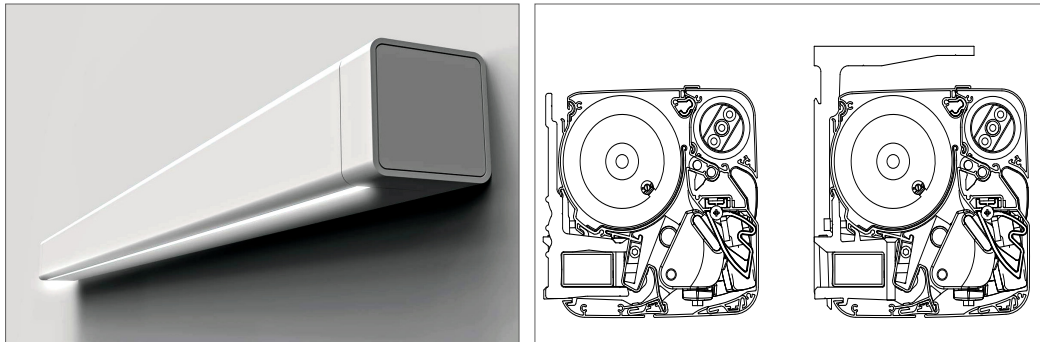

1. Squaro®

1.1. Image

1.2. Description

45 years of experience can be found in the Squaro. The combination of top technology and cubist design ensures that every facade type can shine thanks to this sunblind. This aluminium closed cassette contains the latest technological highlights that solar shading can offer. The Squaro is also resistant to strong wind gusts thanks to the tipping block system and can be equipped with LED lighting and a motorised valance for extra privacy.