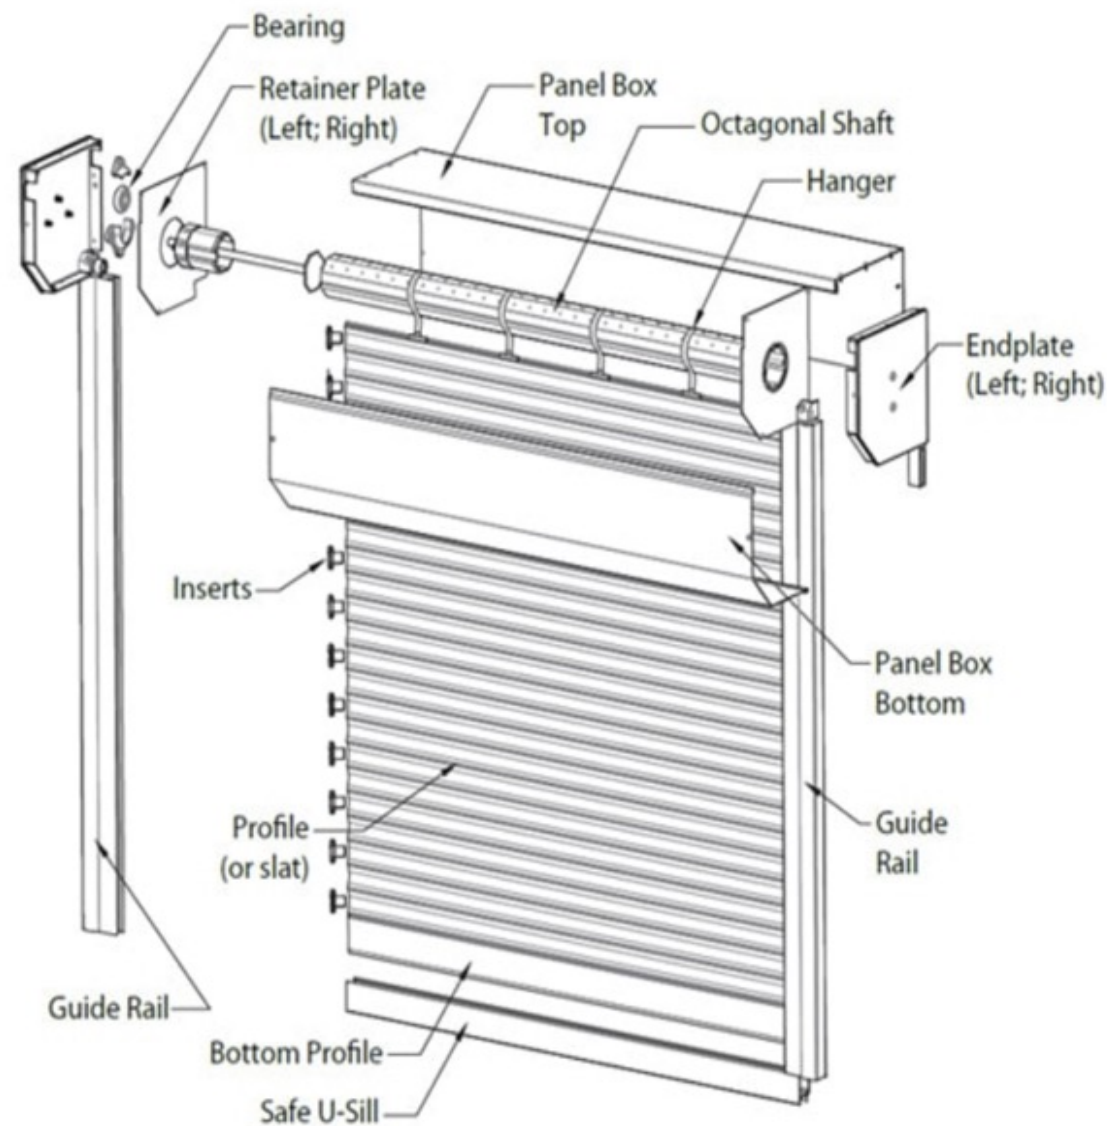

# Rollshutters

- Talius rollshutters are made from high-quality aluminum making them lightweight but durable. Talius offers 6 different profile options, 5 stock colors, and custom painting with over 1800 available options to match your project. Talius offers manual or motorized operation with a variety of control options and security features to suit your needs.

# Rollshutters

---

- Macro
- Shield Mini
- Safe Mini
- Safe View
- AG/77

## Safe View

- This is a beautiful slat and is mostly used in retail environments where security is required but the product can still be displayed during off hours. Comes in two configurations, perf as seen here, or Grille with a square punch.