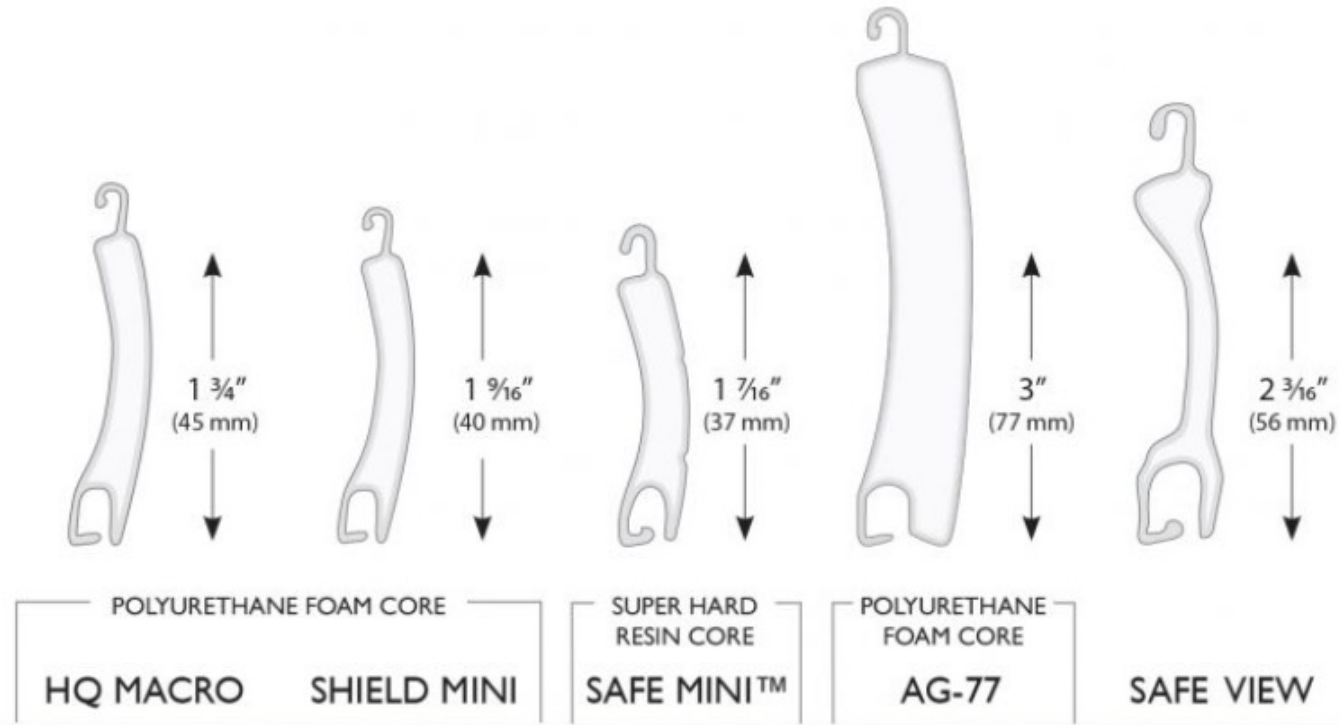

Rollshutters